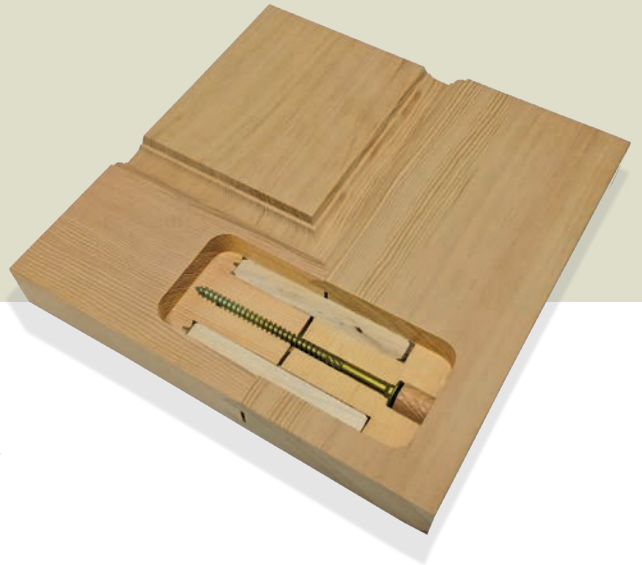

Pine

Fir

Primed

A Solid Wood Option & Lag Bolt Construction Make Premium Plus Our Most Durable Door

Rogue Premium Plus Doors are assembled with our standard 5/8" x 5" hardwood dowel pins. Then, for added strength and protection to the top and bottom rail joints, we apply additional glue and secure those joints with a 3/8" x 6" steel lag bolt.

Solid Wood Option

Many door companies build their doors with paper-thin veneer. We use nothing less than 1/16-inch thick veneer, which provides excellent strength, look and feel. We believe anything less runs the risk of veneer bubbling, core bleedthrough, or separation over time.

Our Standard 1/16" Veneer

With our Rogue Premium Plus option you will receive a solid door made from two pieces of laminated lumber. This sturdier option provides superior resistance to inevitable wear and tear.